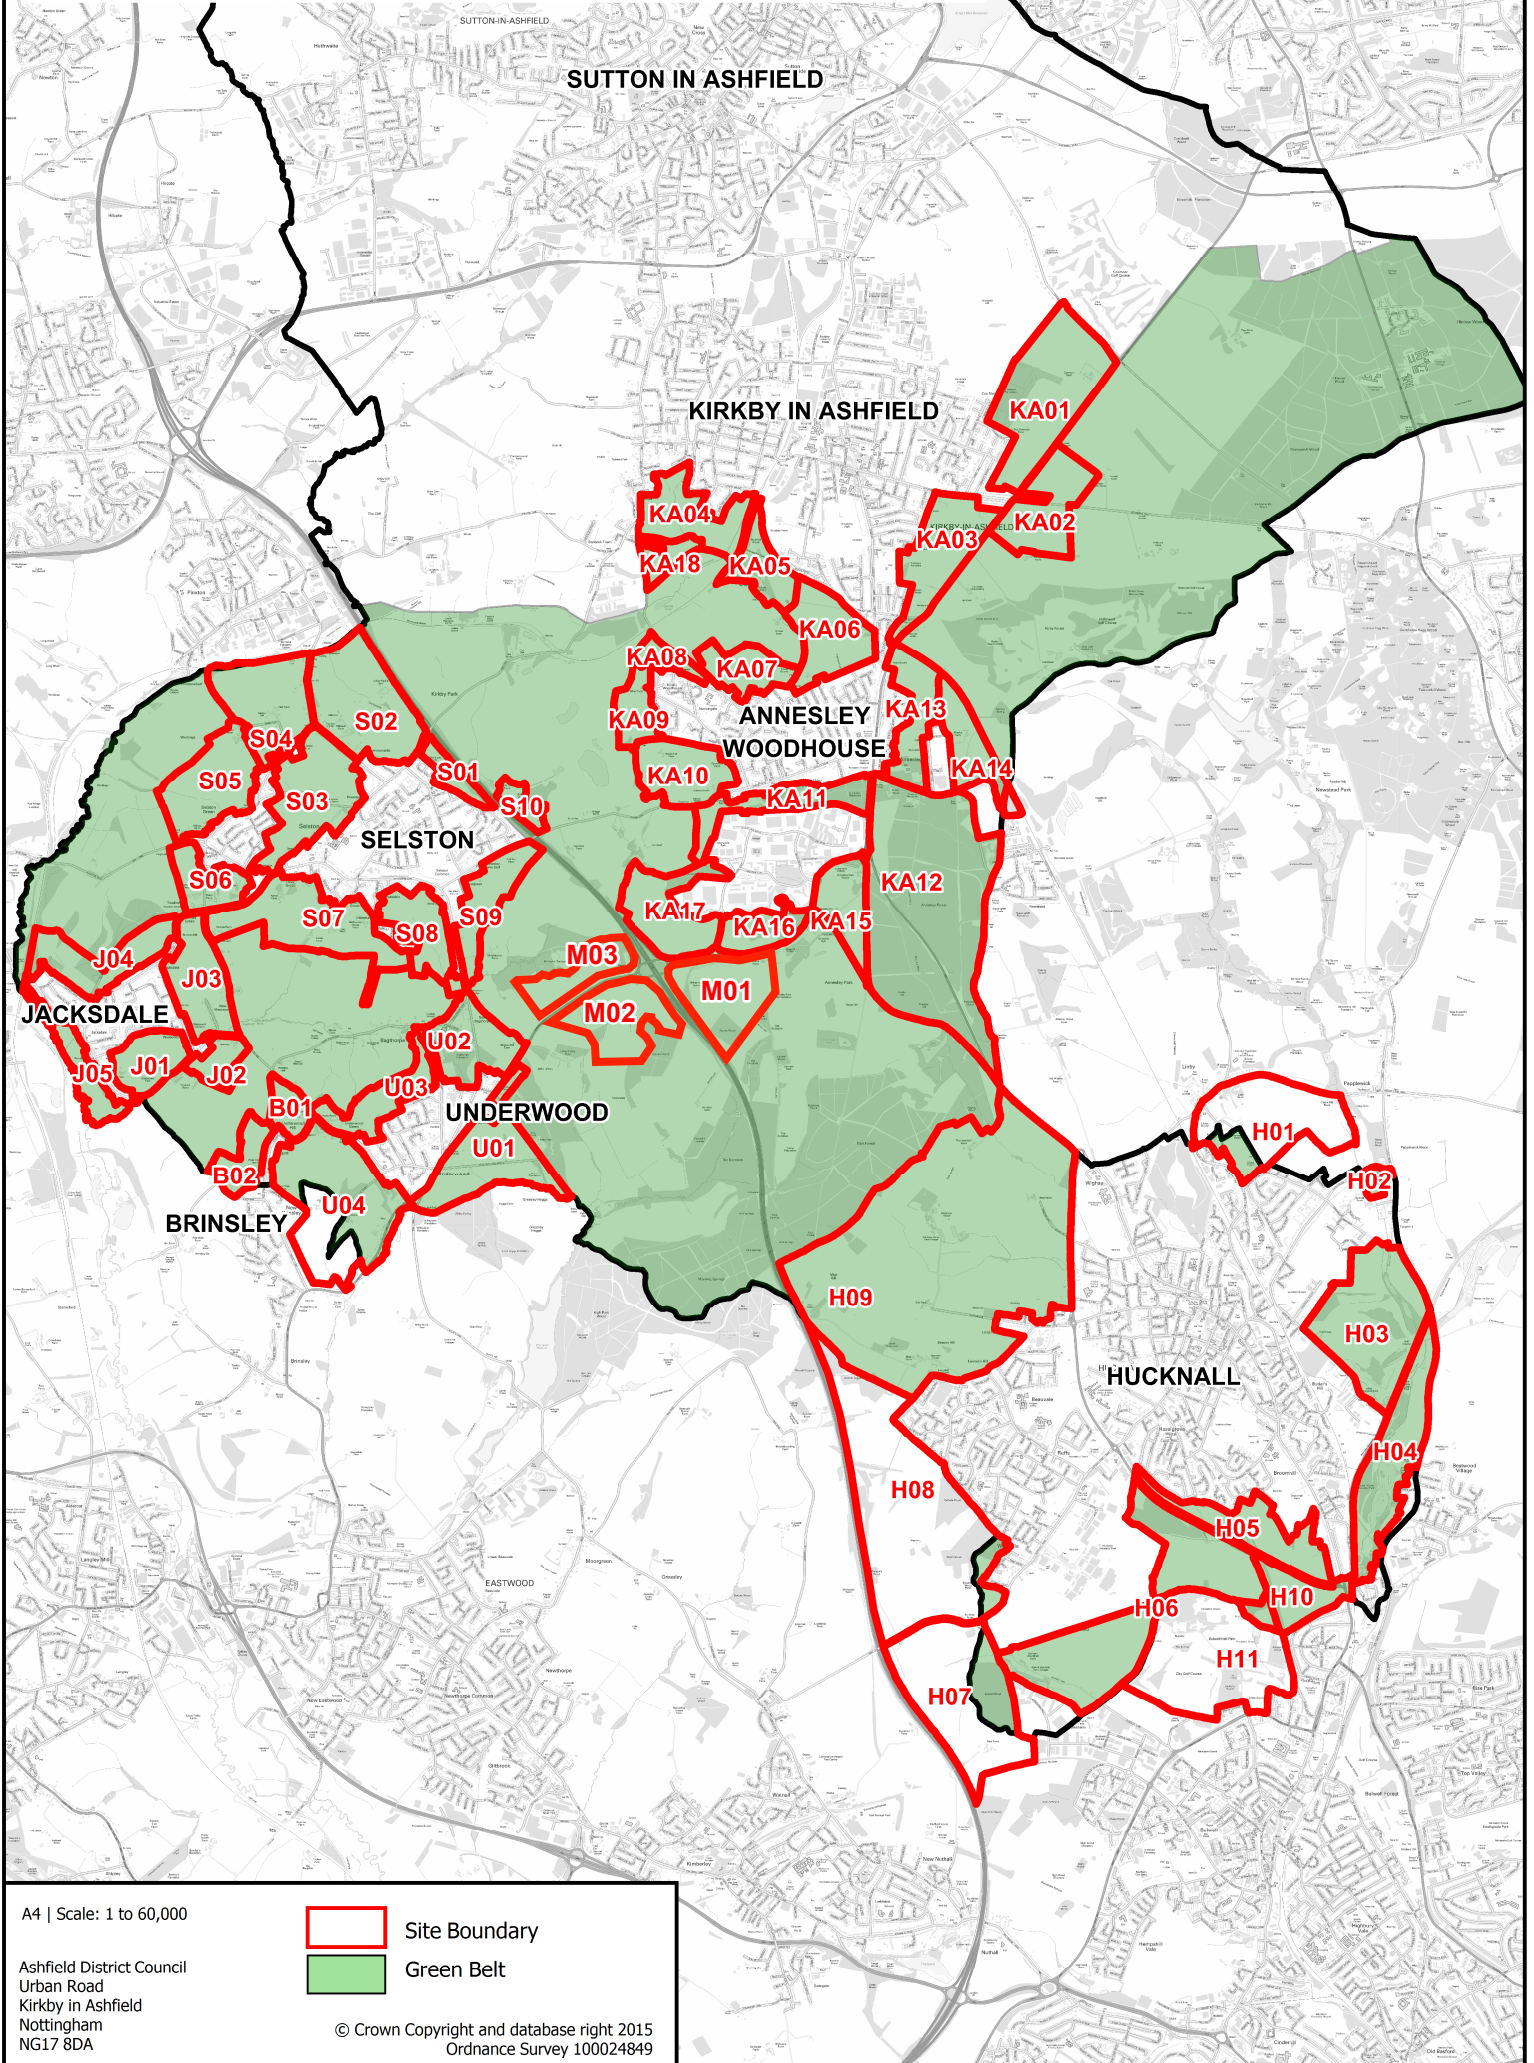

GREEN BELT ASSESSMENT AREAS

A4 | Scale: 1 to 60,000

Ashfield District Council
Urban Road
Kirkby in Ashfield
Nottingham
NG17 8DA

Site Boundary

Green Belt