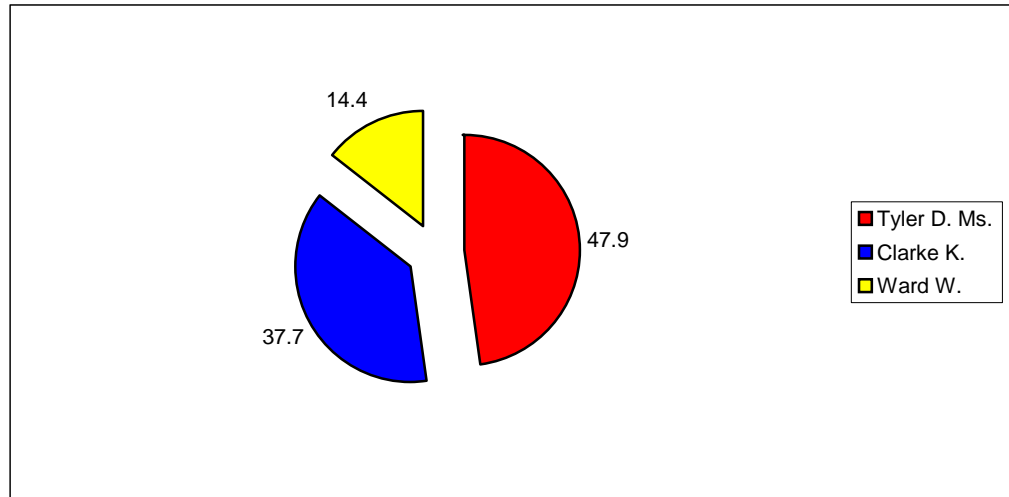

Summary

Electorate	5359
Turnout %	79.5
Seats	2

Jacksdale

- Tyler D. Ms.
- Clarke K.
- Ward W.

	Vote	Share %
Lab Elected	866	47.9
Con Not elected	681	37.7
Lib Not elected	260	14.4

Summary

Electorate	2257
Turnout %	80.1
Seats	1