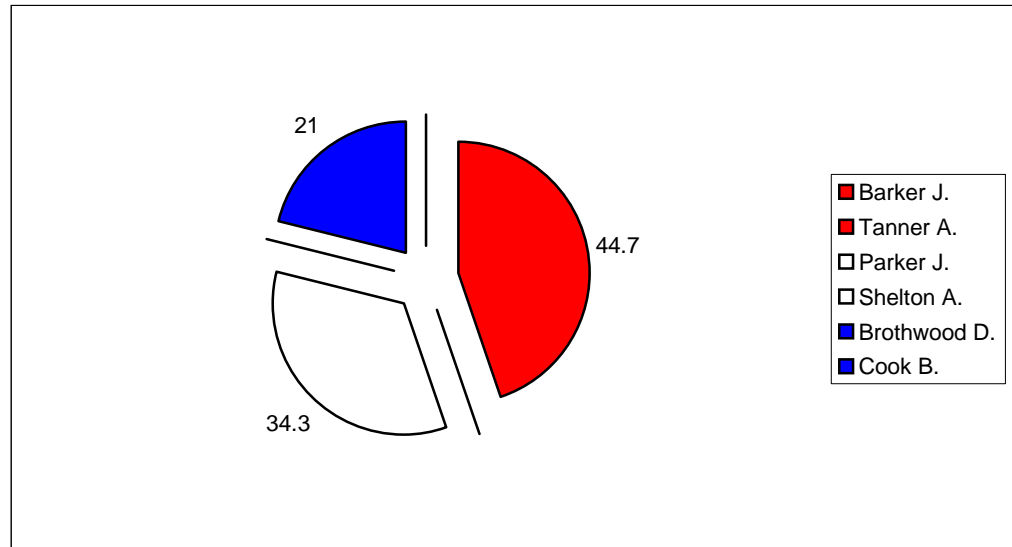

Summary

Electorate	5662
Turnout %	77.7
Seats	2

Hucknall West

			Vote	Share %
■ Barker J.	Lab	Elected	1,905	44.7
■ Tanner A.	Lab	Elected	1,570	
■ Parker J.	Res	Not elected	1,460	34.3
■ Shelton A.	Res	Not elected	1,133	
■ Brothwood D.	Con	Not elected	894	21
■ Cook B.	Con	Not elected	823	

Summary

Electorate	5359
Turnout %	79.5
Seats	2

Jacksdale

- Tyler D. Ms.
- Clarke K.
- Ward W.

	Vote	Share %
Lab Elected	866	47.9
Con Not elected	681	37.7
Lib Not elected	260	14.4

Summary

Electorate	2257
Turnout %	80.1
Seats	1