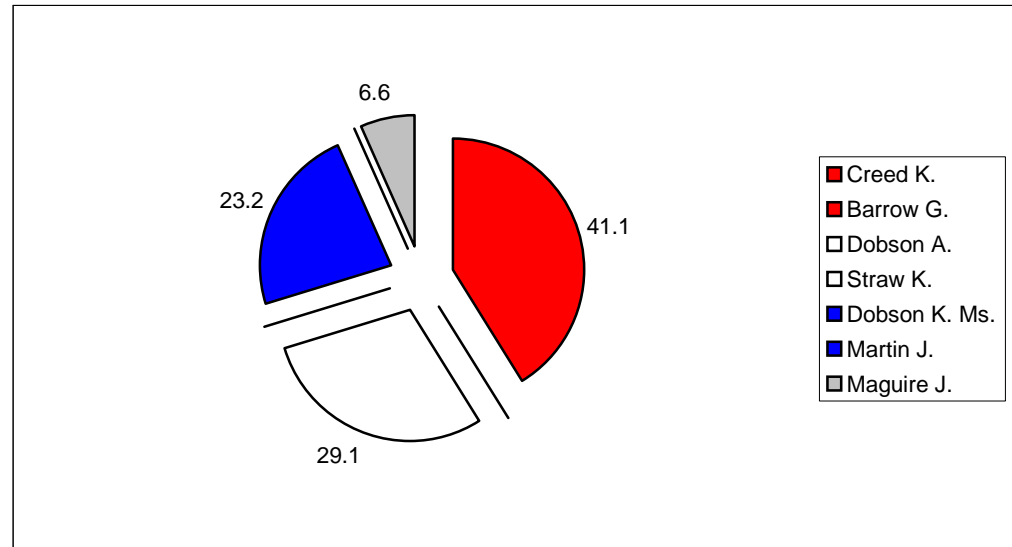

Summary

Electorate	4754
Turnout %	81.2
Seats	2