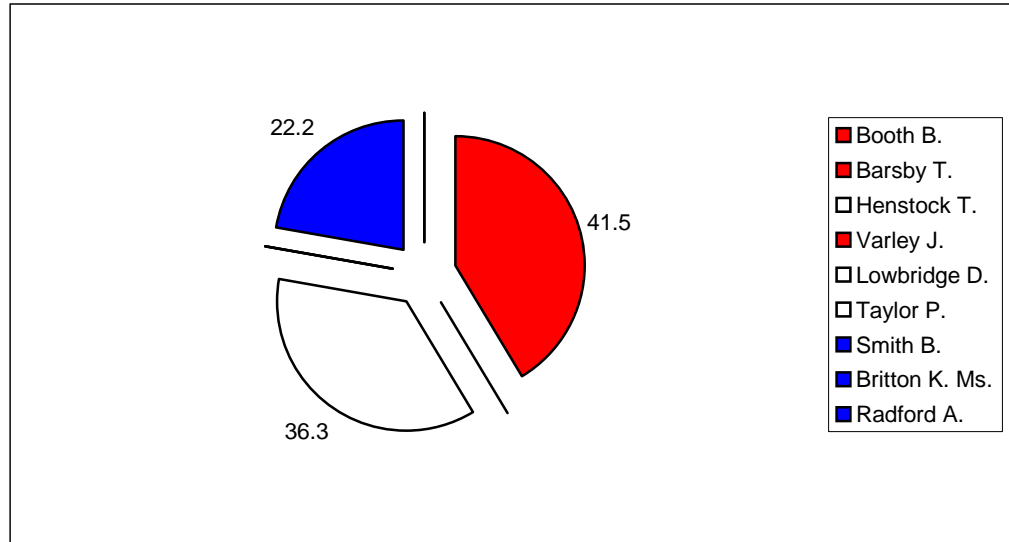

Sutton-In-Ashfield East

			Vote	Share %
Booth B.	Lab	Elected	2,288	41.5
Barsby T.	Lab	Elected	2,171	
Henstock T.	Res	Elected	2,004	36.3
Varley J.	Lab	Not elected	1,981	
Lowbridge D.	Res	Not elected	1,611	
Taylor P.	Res	Not elected	1,546	
Smith B.	Con	Not elected	1,223	22.2
Britton K. Ms.	Con	Not elected	1,124	
Radford A.	Con	Not elected	990	

Summary

Electorate	7414
Turnout %	74.8
Seats	3