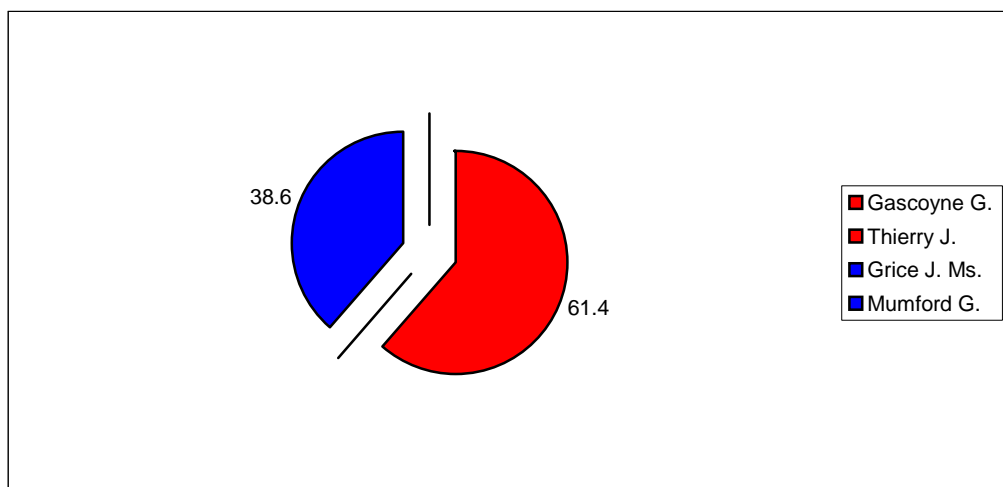

Summary

Electorate	4507
Turnout %	75.2
Seats	2

Kirkby West

			Vote	Share %
<div style="display: inline-block; width: 10px; height: 10px; background-color: red; margin-right: 5px;"></div> Gascoyne G. <div style="display: inline-block; width: 10px; height: 10px; background-color: red; margin-right: 5px;"></div> Thierry J.	Lab	Elected	2,032	61.4
	Lab	Elected	1,880	
<div style="display: inline-block; width: 10px; height: 10px; background-color: blue; margin-right: 5px;"></div> Grice J. Ms. <div style="display: inline-block; width: 10px; height: 10px; background-color: blue; margin-right: 5px;"></div> Mumford G.	Con	Not elected	1,280	38.6
	Con	Not elected	1,238	

Summary

Electorate	4,449
Turnout %	77
Seats	2

Selston

			Vote	Share %
Flynn A. Ms.	Lab	Elected	2,030	60.4
	Young G.	Lab	Elected	
Day E.	Con	Not elected	1,332	39.6
Dixon B. Ms.	Con	Not elected	1,075	
Summary				
Electorate			4,401	
Turnout %			77.7	
Seats			1	