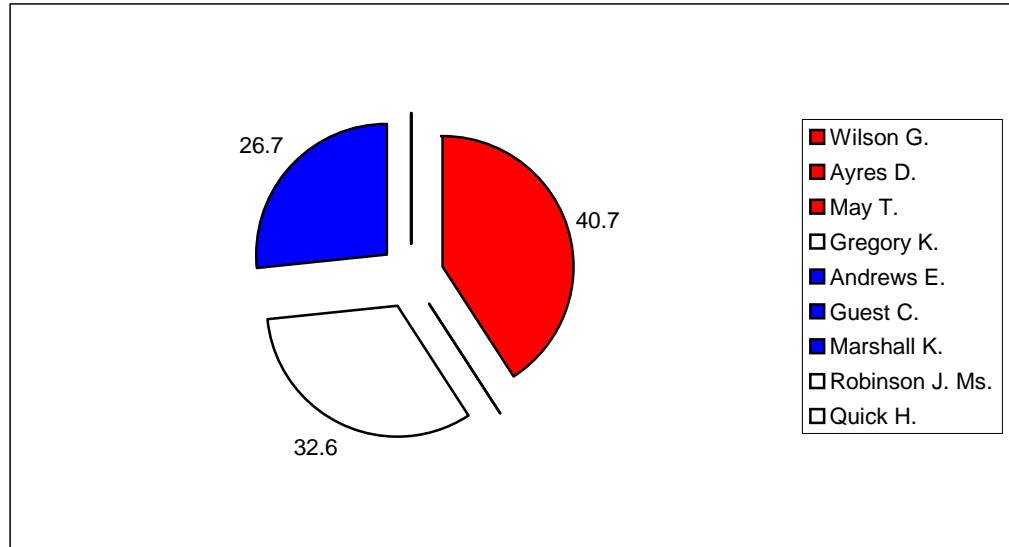

Sutton-In-Ashfield West

			Vote	Share %
Wilson G.	Lab	Elected	2,586	40.7
Ayres D.	Lab	Elected	2,409	
May T.	Lab	Elected	2,326	
Gregory K.	Res	Not elected	2,070	32.6
Andrews E.	Con	Not elected	1,698	26.7
Guest C.	Con	Not elected	1,497	
Marshall K.	Con	Not elected	1,482	
Robinson J. Ms.	Res	Not elected	1,381	
Quick H.	Res	Not elected	1,279	
Summary				
Electorate			7,536	
Turnout %			84	
Seats			3