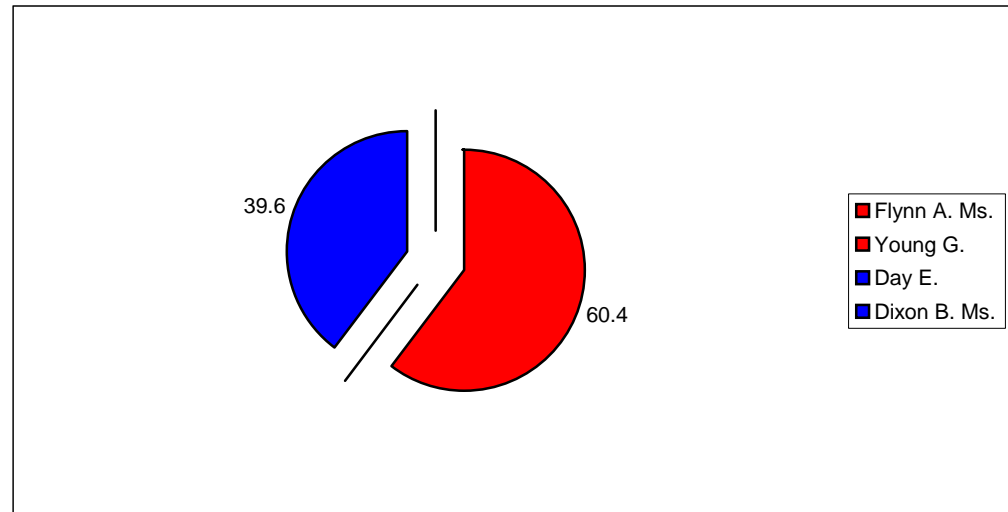

Summary

Electorate	4507
Turnout %	75.2
Seats	2

Kirkby West

			Vote	Share %
<div style="display: inline-block; width: 10px; height: 10px; background-color: red; margin-right: 5px;"></div> Gascoyne G. <div style="display: inline-block; width: 10px; height: 10px; background-color: red; margin-right: 5px;"></div> Thierry J.	Lab	Elected	2,032	61.4
	Lab	Elected	1,880	
<div style="display: inline-block; width: 10px; height: 10px; background-color: blue; margin-right: 5px;"></div> Grice J. Ms. <div style="display: inline-block; width: 10px; height: 10px; background-color: blue; margin-right: 5px;"></div> Mumford G.	Con	Not elected	1,280	38.6
	Con	Not elected	1,238	

Summary

Electorate	4,449
Turnout %	77
Seats	2

Selston

			Vote	Share %
Flynn A. Ms.	Lab	Elected	2,030	60.4
	Young G.	Lab	Elected	
Day E.	Con	Not elected	1,332	39.6
Dixon B. Ms.	Con	Not elected	1,075	
Summary				
Electorate			4,401	
Turnout %			77.7	
Seats			1	