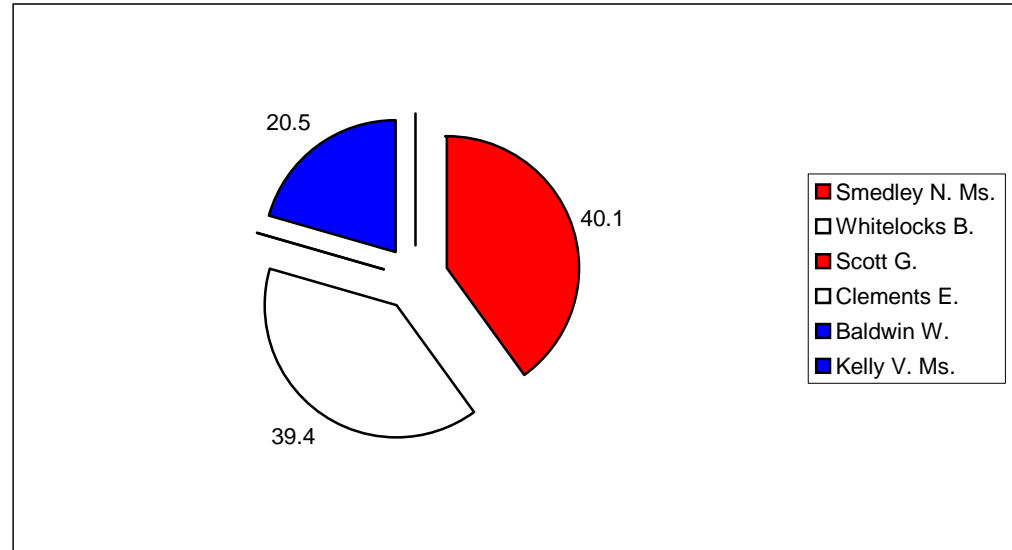

Hucknall North

			Vote	Share %
■ Smedley N. Ms.	Lab	Elected	1,822	40.1
■ Whitelocks B.	Res	Elected	1,792	39.4
■ Scott G.	Lab	Not elected	1,535	
■ Clements E.	Res	Not elected	1,345	
■ Baldwin W.	Con	Not elected	931	20.5
■ Kelly V. Ms.	Con	Not elected	850	

Summary

Electorate	5662
Turnout %	77.7
Seats	2