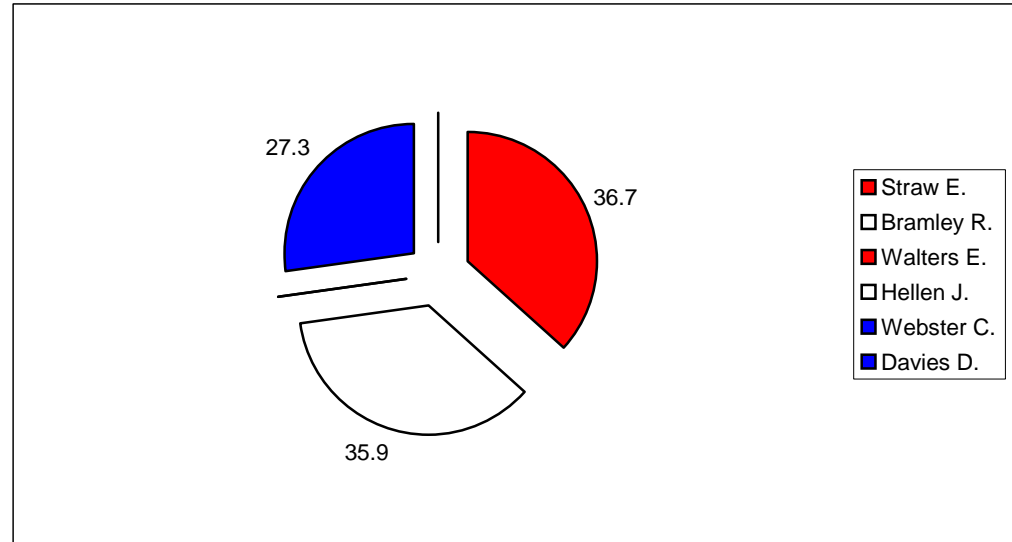

Hucknall Central

			Vote	Share %
■ Straw E.	Lab	Elected	1,387	36.7
■ Bramley R.	Res	Elected	1,357	35.9
■ Walters E.	Lab	Not elected	1,302	
Hellen J.	Res	Not elected	1,164	
■ Webster C.	Con	Not elected	1,032	27.3
Davies D.	Con	Not elected	913	

Summary

Electorate	4862
Turnout %	69.2
Seats	2