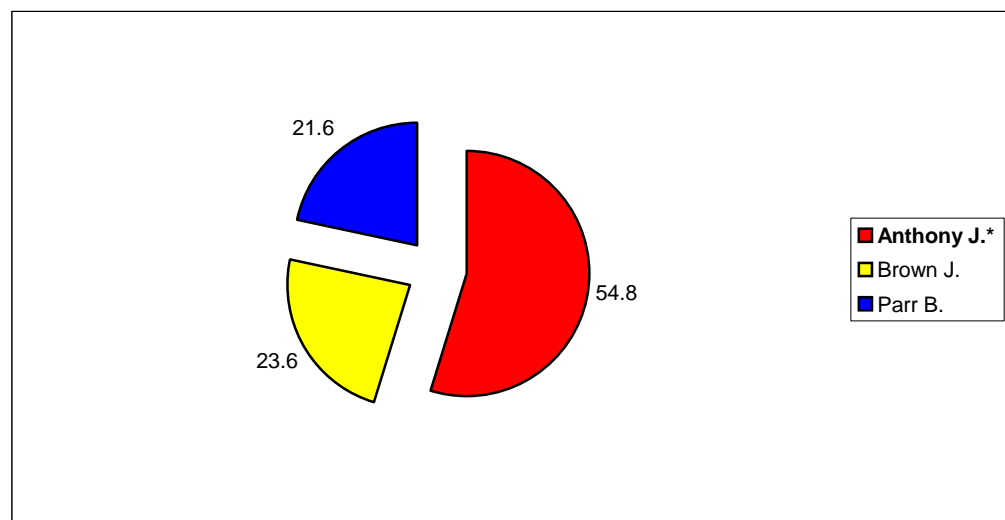

Summary

Electorate	7773
Turnout %	41.2
Seats	1