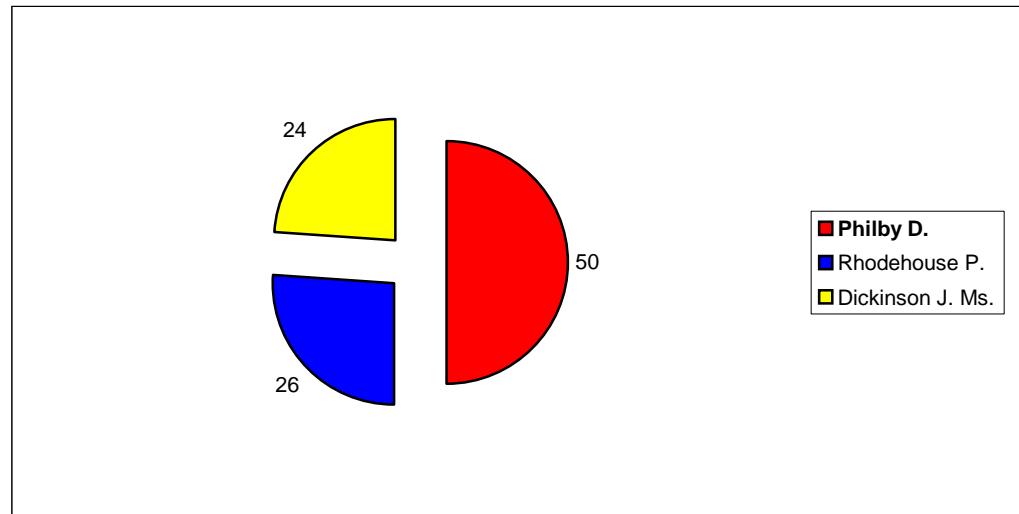

Summary

Electorate	12,102
Turnout %	40.7
Seats	1