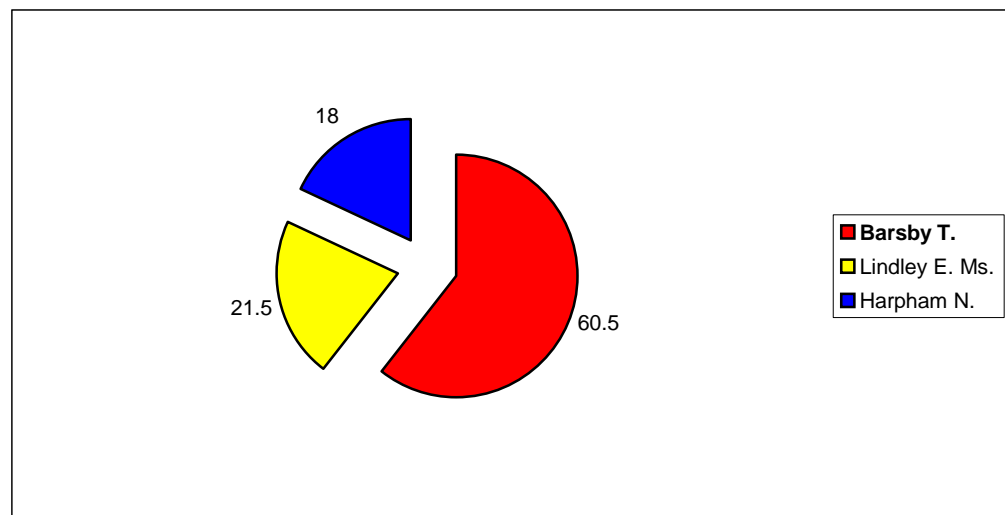

Sutton-In-Ashfield Central

			Vote	Share %
■ Shaw W.*	Lab	Elected	1,643	47.1
■ Stein G.	Lib/SDP	Not elected	1,347	38.6
■ Chandran T.	Con	Not elected	497	14.3

Summary

Electorate	8326
Turnout %	41.9
Seats	1

Sutton-In-Ashfield East

			Vote	Share %
■ Barsby T.	Lab	Elected	1,837	60.5
■ Lindley E. Ms.	Lib/SDP	Not elected	653	21.5
■ Harpham N.	Con	Not elected	548	18

Summary

Electorate	7808
Turnout %	38.9
Seats	1