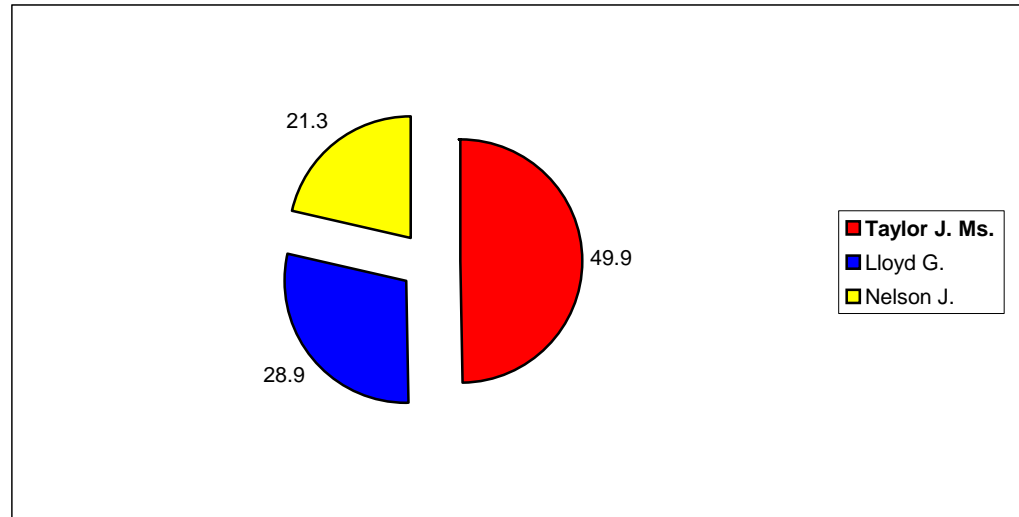

Summary

Electorate	10365
Turnout %	41.2
Seats	1

Selston

			Vote	Share %
■ Taylor J. Ms.	Lab	Elected	1,793	49.9
■ Lloyd G.	Con	Not elected	1,038	28.9
■ Nelson J.	Lib/SDP	Not elected	764	21.3

Summary

Electorate	9174
Turnout %	39.2
Seats	1