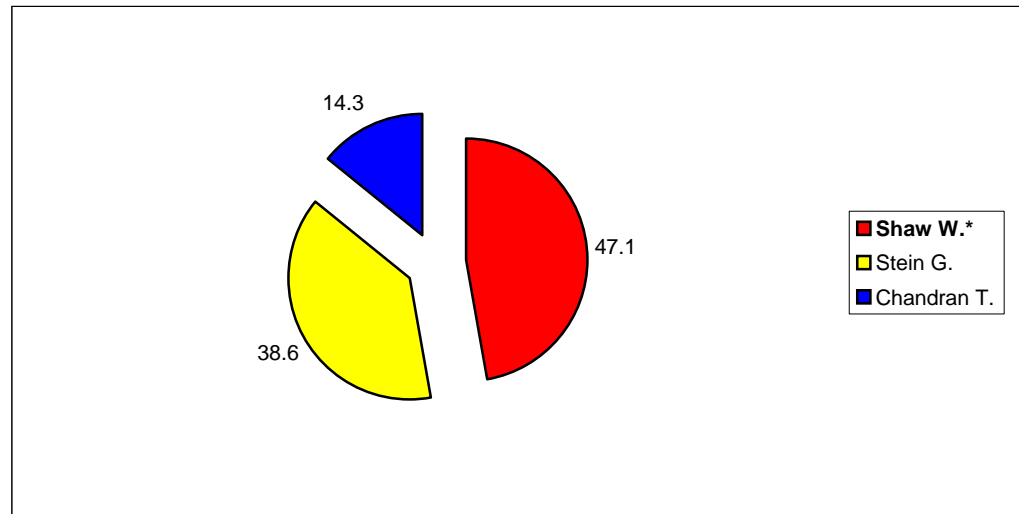

Summary

Electorate	8326
Turnout %	41.9
Seats	1