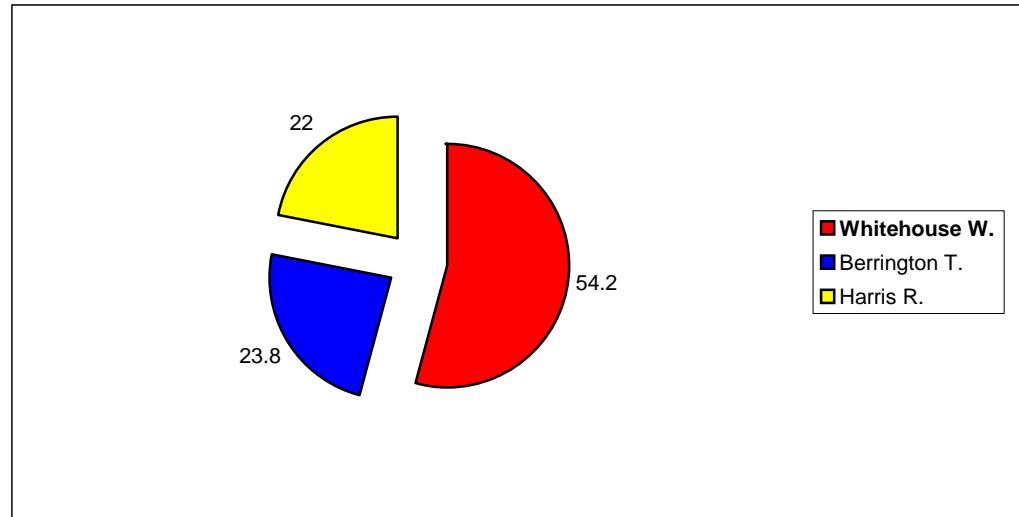

Hucknall East

			Vote	Share %
■ Whitehouse W.	Lab	Elected	2,312	54.2
■ Berrington T.	Con	Not elected	1,013	23.8
■ Harris R.	Lib/SDP	Not elected	937	22

Summary

Electorate	9713
Turnout %	43.9
Seats	1

Hucknall West