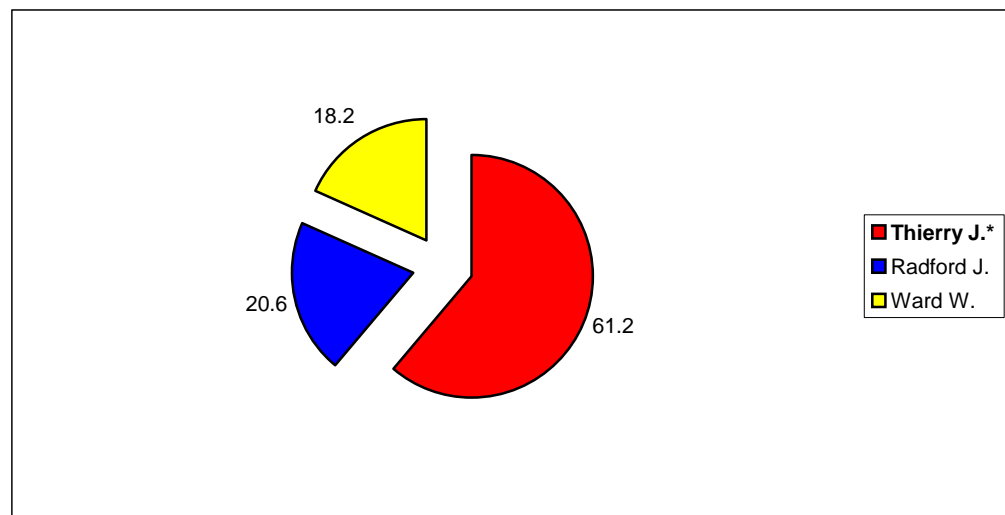

			Vote	Share %
■ Philby D.	Lab	Elected	2,463	50
■ Rhodehouse P.	Con	Not elected	1,282	26
■ Dickinson J. Ms.	Lib/SDP	Not elected	1,182	24

Summary

Electorate	12,102
Turnout %	40.7
Seats	1

Kirkby-In-Ashfield North

			Vote	Share %
■ Thierry J.*	Lab	Elected	2,159	61.2
■ Radford J.	Con	Not elected	725	20.6
■ Ward W.	Lib/SDP	Not elected	643	18.2

Summary

Electorate	9183
Turnout %	38.4
Seats	1

Kirkby-In-Ashfield South

			Vote	Share %
■ Young G.	Lab	Elected	2,074	48.5
■ Notman S.	Con	Not elected	1,235	28.9
■ Turner D.	Lib/SDP	Not elected	963	22.5