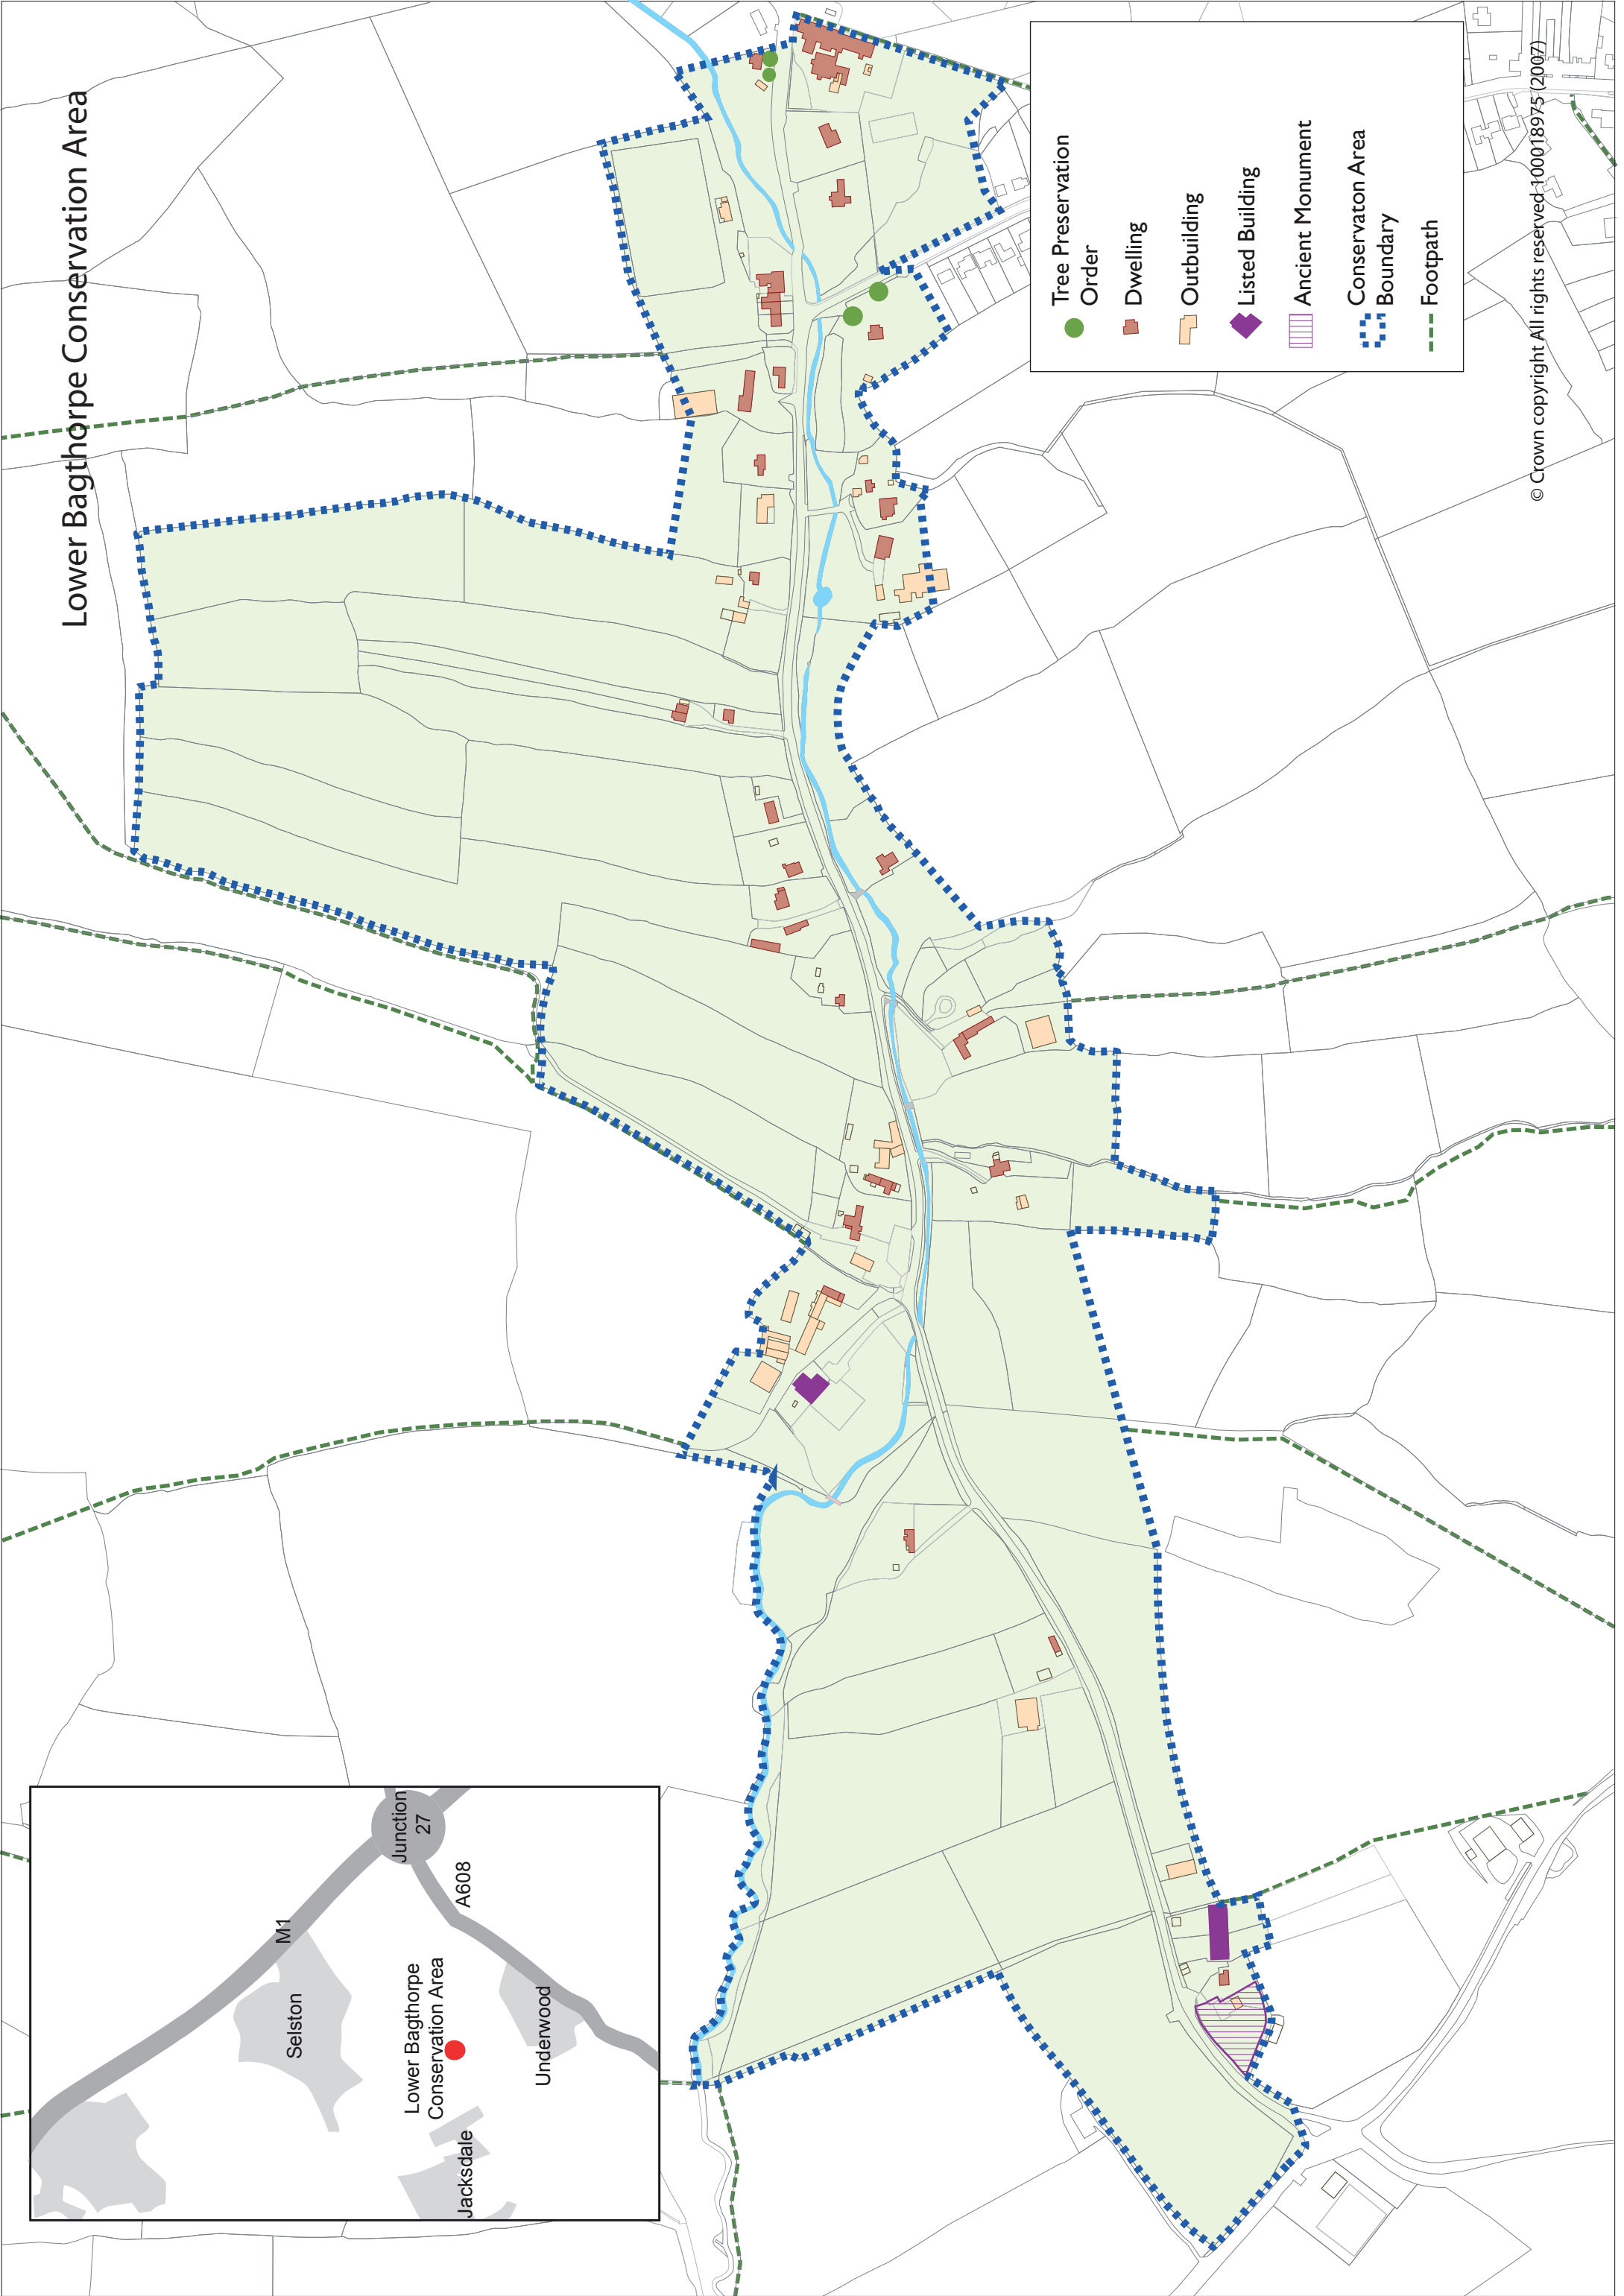

Lower Bagthorpe Conservation Area

Tree Preservation Order	●
Dwelling	■
Outbuilding	■
Listed Building	◆
Ancient Monument	▨
Conservation Area Boundary	⋯
Footpath	⋯